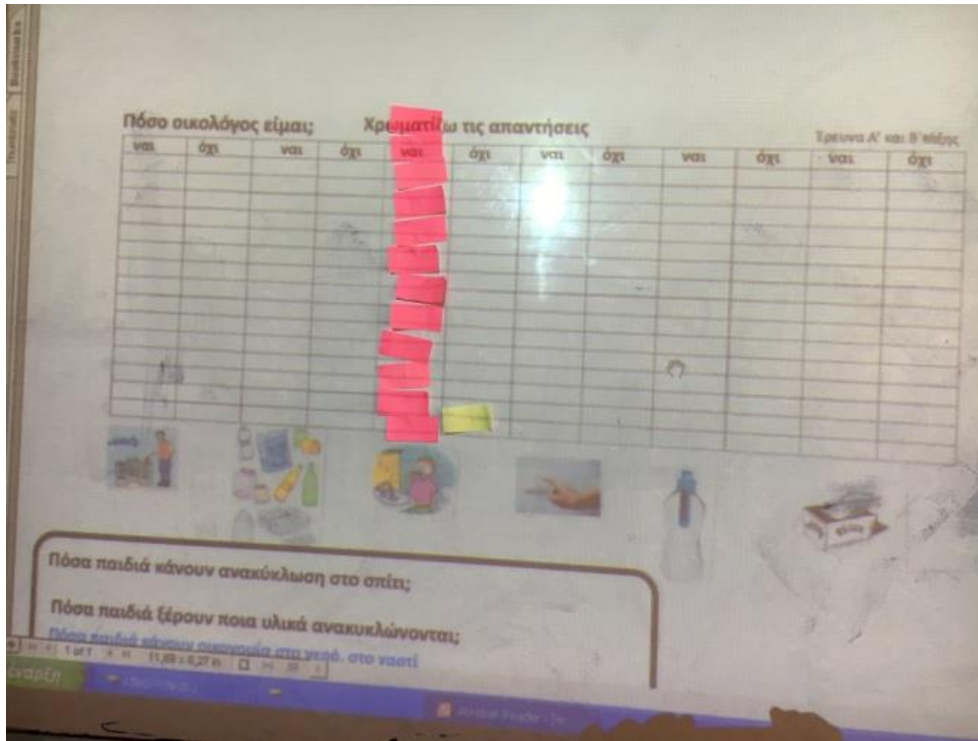

We do research in our school